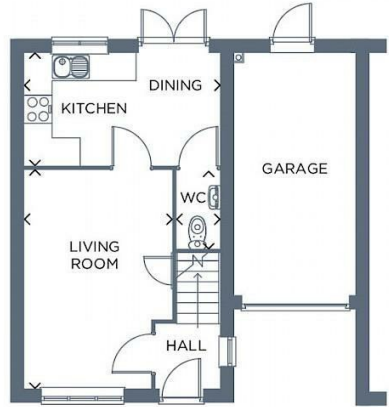

MONTH
RENT

£250 gift card
of your choice

Deposit free
option available

Acklam Gardens, Middlesbrough, TS5

£1,085 PCM

Ascend

Built on higher standards

Unit F22 Photon House, Percy Street, Leeds, LS12 1EG
 Tel: 0113 487 5850
 Email: leeds@ascendproperties.com
 www.ascendproperties.com