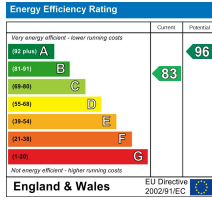

MONTH
RENT

£250 gift card
of your choice

Deposit free
option available

Acklam Gardens, Middlesbrough, TS5

£1,085 PCM

Ascend

Built on higher standards

Unit F22 Photon House, Percy Street, Leeds, LS12 1EG
 Tel: 0113 487 5850
 Email: leeds@ascendproperties.com
 www.ascendproperties.com